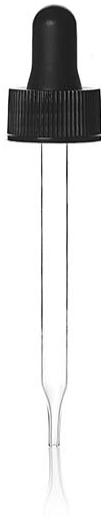

56310004

20-400 BLACK RIB SIDE PP NITRILE BUTADIENE RUBBER BULB - 7X88MM
POINTED TAPERED GLASS PIPETTE .8CC DRAW ORIFICE

Carton Count
1344

Carton Weight
21.00

Carton Dimension (L x W x H)
24.5 x 14.2 x 14.6

Carton / Pallet
25

Pallet Dimension (L x W x H)
48 x 40 x 62.4

Neck Diameter
20.00

Neck Finish
400

Material
PP

Color
BLACK

Item Weight
5.60 g

Item Height x Width/Diameter
106.6 mm x 23.3 mm